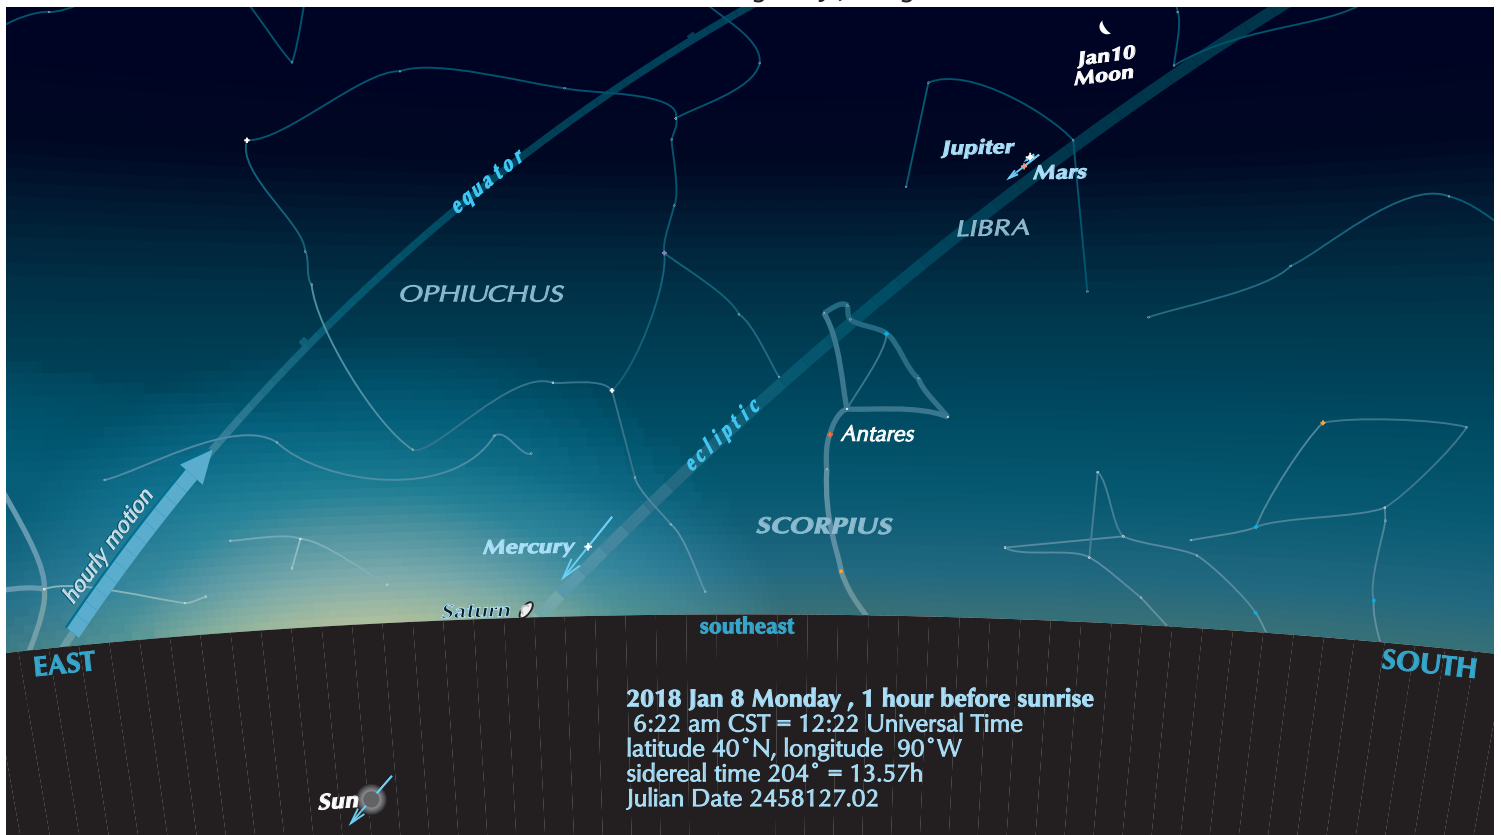

Astronomical Calendar 2018

© 2018 by Guy Ottewell
www.universalworkshop.com

This document will be augmented and improved from time to time.

Hours and minutes are given in Universal Time.

The left column gives the Julian Date (number of days from 4713 B.C. Jan. 1 noon), a convenient system that allows computing the lapse of time between events by subtraction.

Explanation of terms can be found in our glossary book *Albedo to Zodiac*, and there is more about each planet or other topic in *The Astronomical Companion*.

Julian Date		UT	
2458120.325	2018 Jan 1 Mon	20	Mercury at greatest elongation west , 22.6° from the Sun.
2458120.409		21:49	Perigee only 4.6 hours before Full Moon.
2458120.417		21:49	Moon at perigee; distance 55.91 Earth-radii.
2458120.600	2018 Jan 2 Tue	22	Moon nearest in year, 55.91 Earth-radii (356584 km).
2458121.030		2:24	Full Moon.
2458121.298		13	Uranus stationary in longitude.
		19	Uranus stationary in right ascension; resumes direct (eastward) motion.
2458121.779	2018 Jan 3 wed	7	Earth at perihelion, 0.98329 AU from Sun.
2458122.826	2018 Jan 4 Thu	7:50	Moon at ascending node (longitude 135.2°).
2458125.518	2018 Jan 7 SUN	0	Mars 0.20° S.S.W. of Jupiter , about 59° from the sun in the morning sky; magnitudes 1.4 and -1.8.